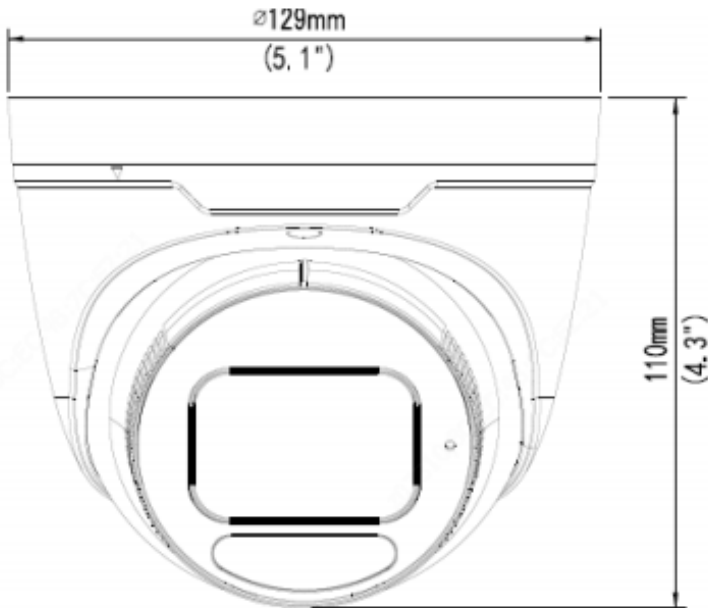

INLGTO4KIRWA

AI 8 MP Vandal Proof Motorized Turret
Network Camera w/IR, SD Slot

Product Specifications

XLGUP06-C
Pole Mount

*Design and specifications are subjects to change without notice.