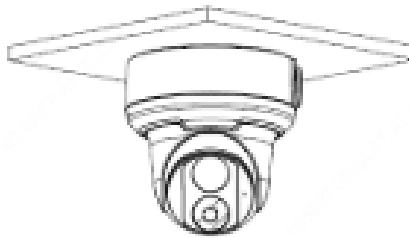

INLGTO4KIRWA

Product Specifications

AI 8 MP Vandal Proof Motorized Turret
Network Camera w/IR, SD Slot

Junction Mount

XLGJB03-H