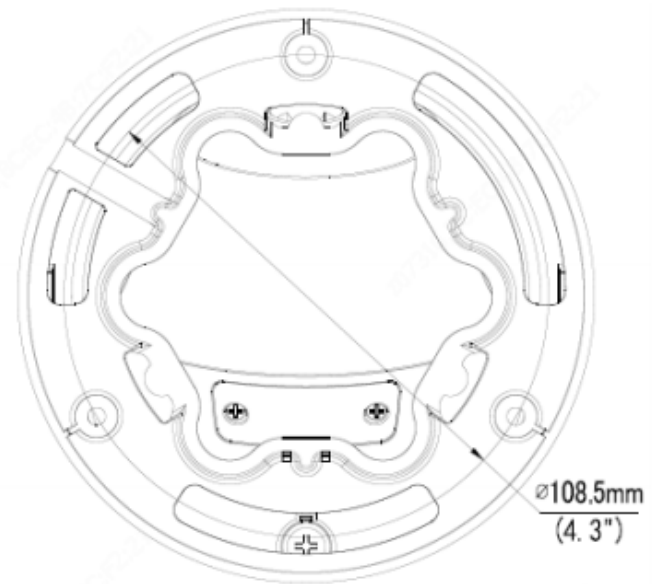

INLGTO4KIRWA

AI 8 MP Vandal Proof Motorized Turret
Network Camera w/IR, SD Slot

Product Specifications

XLGUP06-C
Pole Mount

*Design and specifications are subjects to change without notice.