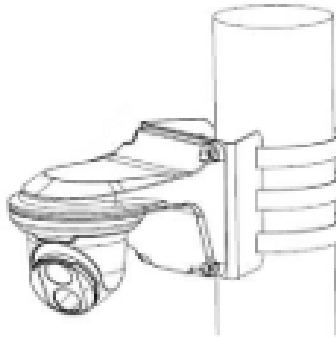

Pole Mount

XLGJB07/WM03-F + XLGUP06